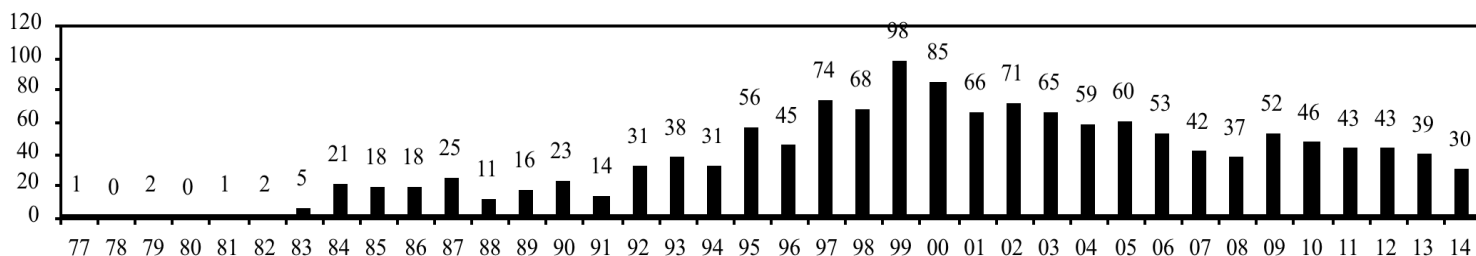

Execution Update

As of October 1, 2014

Total number of executions since the 1976 reinstatement of capital punishment:

1389

Race of defendants executed

total number 1389

White	776	(55.87%)
Black	481	(34.63%)
Latino/a	109	(7.85%)
Native American	16	(1.15%)
Asian	7	(0.50%)